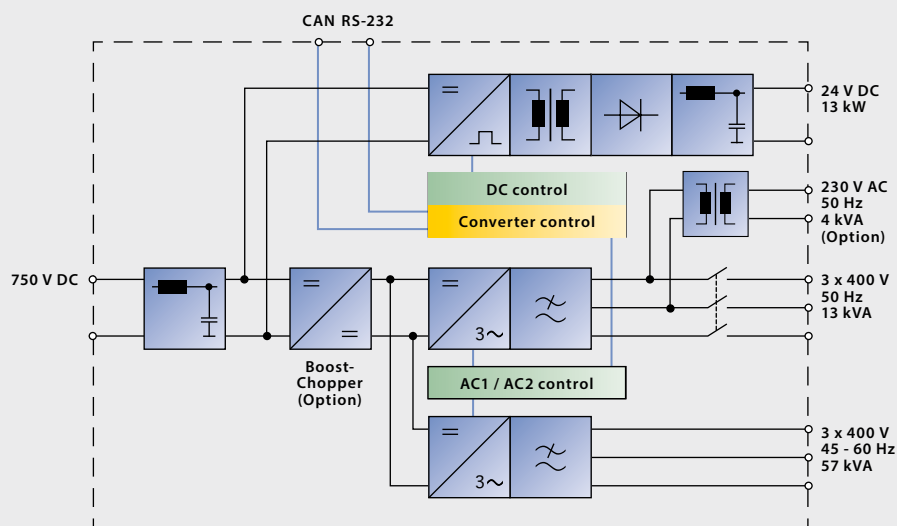

TECHNICAL DATA

CONVERTER 30 KVA

Type: U750DC/400AC3/P30/F50

DC Input

Rated voltage	750 V DC
Operation range	400 - 1000 V DC

AC Output

Rated voltage	3 x 400 V AC $\pm$ 5%
Frequency	35 - 60 Hz
Rated power	30 kVA
Overall efficiency	> 90%

Mechanics

Dimensions (length x width x height)	1400 x 450 x 390 mm
Weight	138 kg
Mounting position	Roof
Cooling	Forced cooling
Protection	IP54
Temperature range	-25 ... +55 °C

CONVERTER 70 KVA

Type: U750DC/400AC3-400AC3/P13-57-13/F50

DC Input

Rated voltage	750 V DC
Operation range	400 - 1000 V DC

AC Output

Rated voltage	3 x 400 V AC $\pm$ 5%
Frequency	AC1 = 50 Hz, AC2 = 40 - 65 Hz
Rated power	Inverter 1 = 13 kVA, Inverter 2 = 57 kVA

DC Ausgang

Rated voltage	24 V DC $\pm$ 1%
Rated power	13 kW
Overall efficiency	> 90%

Mechanics

Dimensions (length x width x height)	1400 x 1400 x 500 mm
Weight (option-based)	400 ... 495 kg
Mounting position	Roof
Cooling	Forced cooling
Protection	IP54
Temperature range	-25 ... +55 °C

BLOCK DIAGRAM

Knorr-Bremse Powertech GmbH

Am Borsigturm 100
13507 Berlin, Germany
Tel.: +49 30 297725 0
info.berlin@kb-powertech.com

Knorr-Bremse Powertech GmbH & Co. KG

Ohmstraße 1
83607 Holzkirchen, Germany
Tel.: +49 8024 990 0
info.holzkirchen@kb-powertech.com

Knorr-Bremse Powertech Corp. USA

300 International Drive, Suite 2
Mount Olive, New Jersey 07828, USA
Tel.: +1 973 527 6060
info.usa@kb-powertech.com

Knorr-Bremse Powertech China

Building 4, Jingxi Industry Park
2 Jingui Road, Hudai Town, Binhu District
214161 Wuxi, Jiangsu Province, PR China
Tel.: +86 510 6888 0513
info.china@kb-powertech.com

sales@kb-powertech.com
WWW.KB-POWERTECH.COM
WWW.KNORR-BREMSE.COM